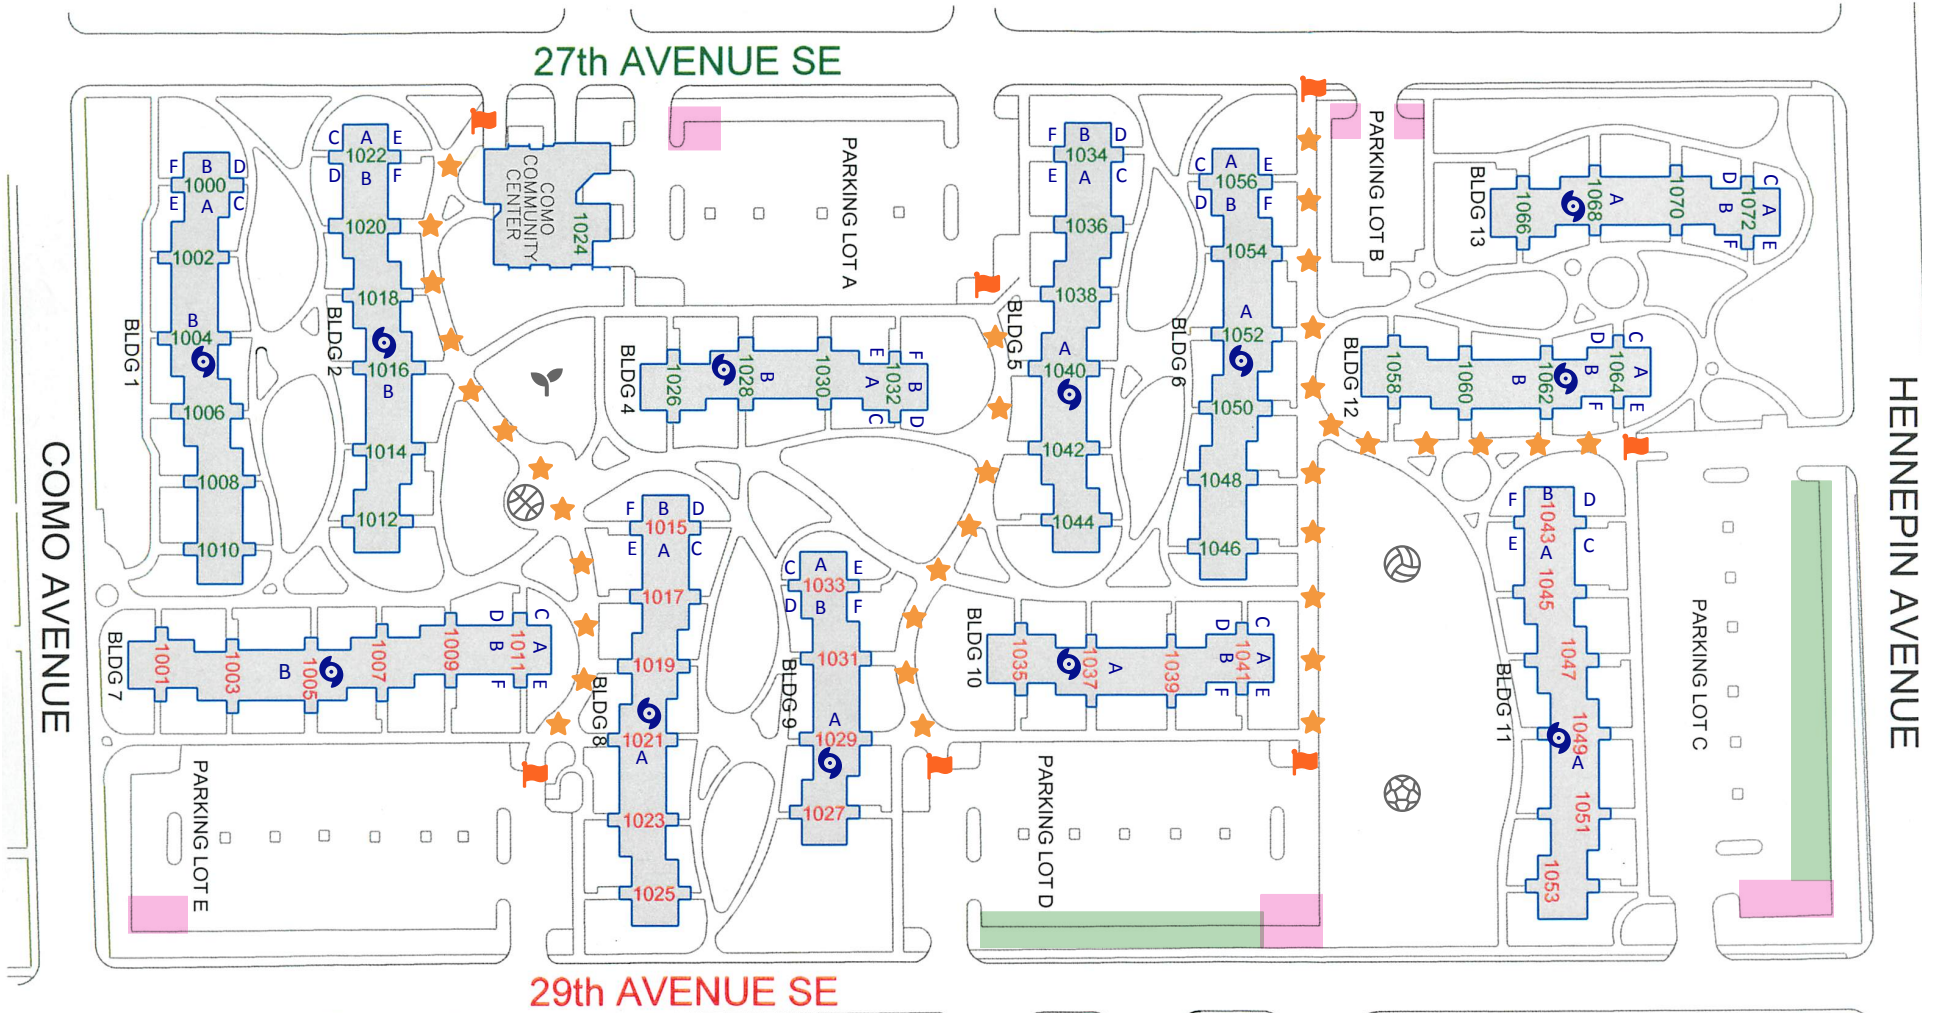

COMO STUDENT COMMUNITY CO-OP

27th AVENUE SE

COMO AVENUE

HENNEPIN AVENUE

29th AVENUE SE

-  Fire Lane Gate
-  Drivable Fire Lane
-  Laundry Room

North →

-  Snowbird Lane (long-term parking)
-  Snow Pile Area (temporary no parking during snow season)